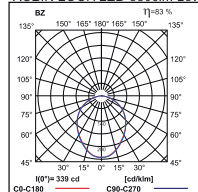

RUBIN LOOK LED IP44

Rubin LOOK LED IP44

RUBIN LOOK LED 3300lm 25W MICRO-PRM E IP44

RUBIN LOOK LED 3300lm 25W MICRO-PRM E IP44
α = 49°

h [m]	φ [m]	E_v [lx]
1	2,30	671
2	4,60	168
3	6,90	74
4	9,20	42
5	11,5	26